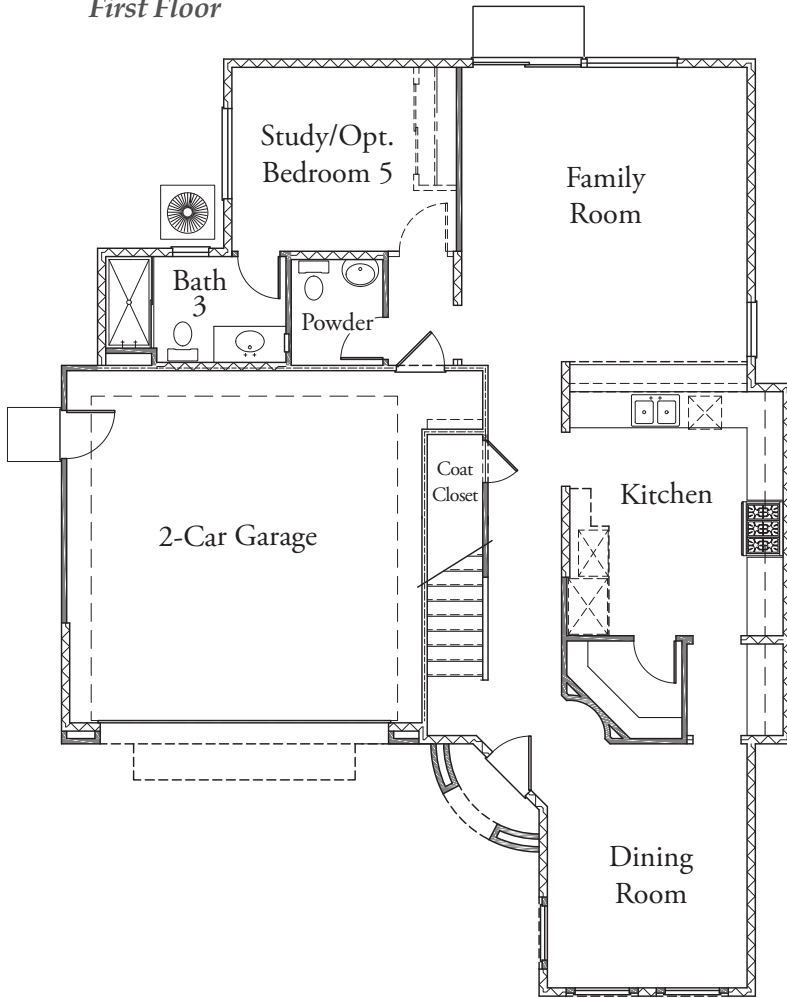

# PLAN 2

Total Square Feet: Approx. 2,343 sq. ft.

4 Bedrooms, 3.5 Baths, Media Room, Study, Dining Room

2-Car Garage

Optional Bedroom 5 at Study

*First Floor*

*Second Floor*